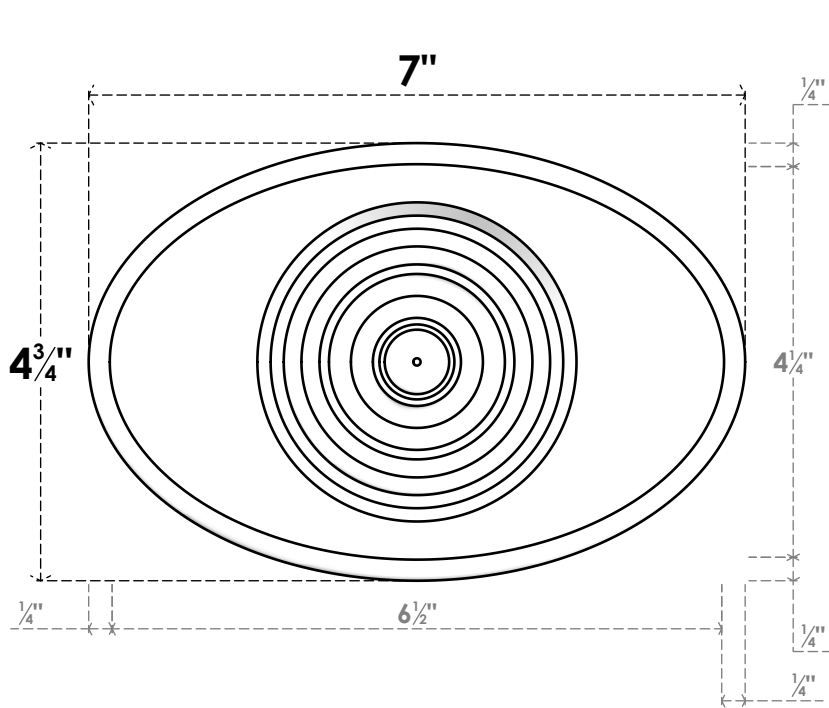

ROSP070X048X075DAL04

7"W X 4 3/4"H X 3/4"P STANDARD DALTON BULLSEYE ROSETTE WITH ROUNDED EDGE, ARCHITECTURAL GRADE PVC

FRONT

SIDE

EKENA MILLWORK
2300 WEST MAIN ST.
CLARKSVILLE, TX 75426
TOLL FREE: 866-607-0453
WWW.EKENAMILLWORK.COM