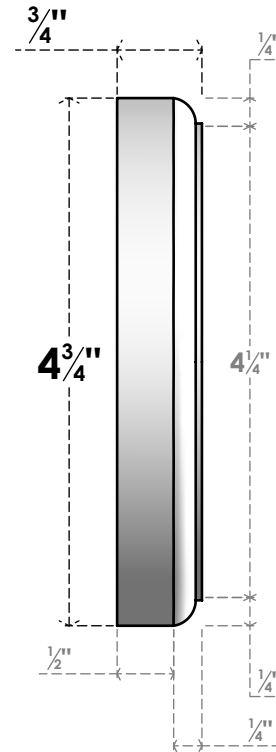

ROSP070X048X075DAL04

7"W X 4 3/4"H X 3/4"P STANDARD DALTON BULLSEYE ROSETTE WITH ROUNDED EDGE, ARCHITECTURAL GRADE PVC

FRONT

SIDE

EKENA MILLWORK
2300 WEST MAIN ST.
CLARKSVILLE, TX 75426
TOLL FREE: 866-607-0453
WWW.EKENAMILLWORK.COM

NOTES

1. INSTALLATION TO BE COMPLETED IN ACCORDANCE WITH MANUFACTURER'S SPECIFICATIONS.
2. DRAWING MAY NOT BE TO SCALE
3. THIS DRAWING IS INTENDED FOR DESIGN AND PLANNING PURPOSES ONLY.
4. ALL INFORMATION CONTAINED HEREIN WAS CURRENT AT THE TIME OF DEVELOPMENT BUT MUST BE REVIEWED AND APPROVED BY THE PRODUCT MANUFACTURER TO BE CONSIDERED ACCURATE.
5. ARCHITECTURAL GRADE PVC PRODUCTS ARE MADE FROM EXPANDED CELLULAR PVC AND COME NATURALLY WHITE BUT MAY BE PAINTED